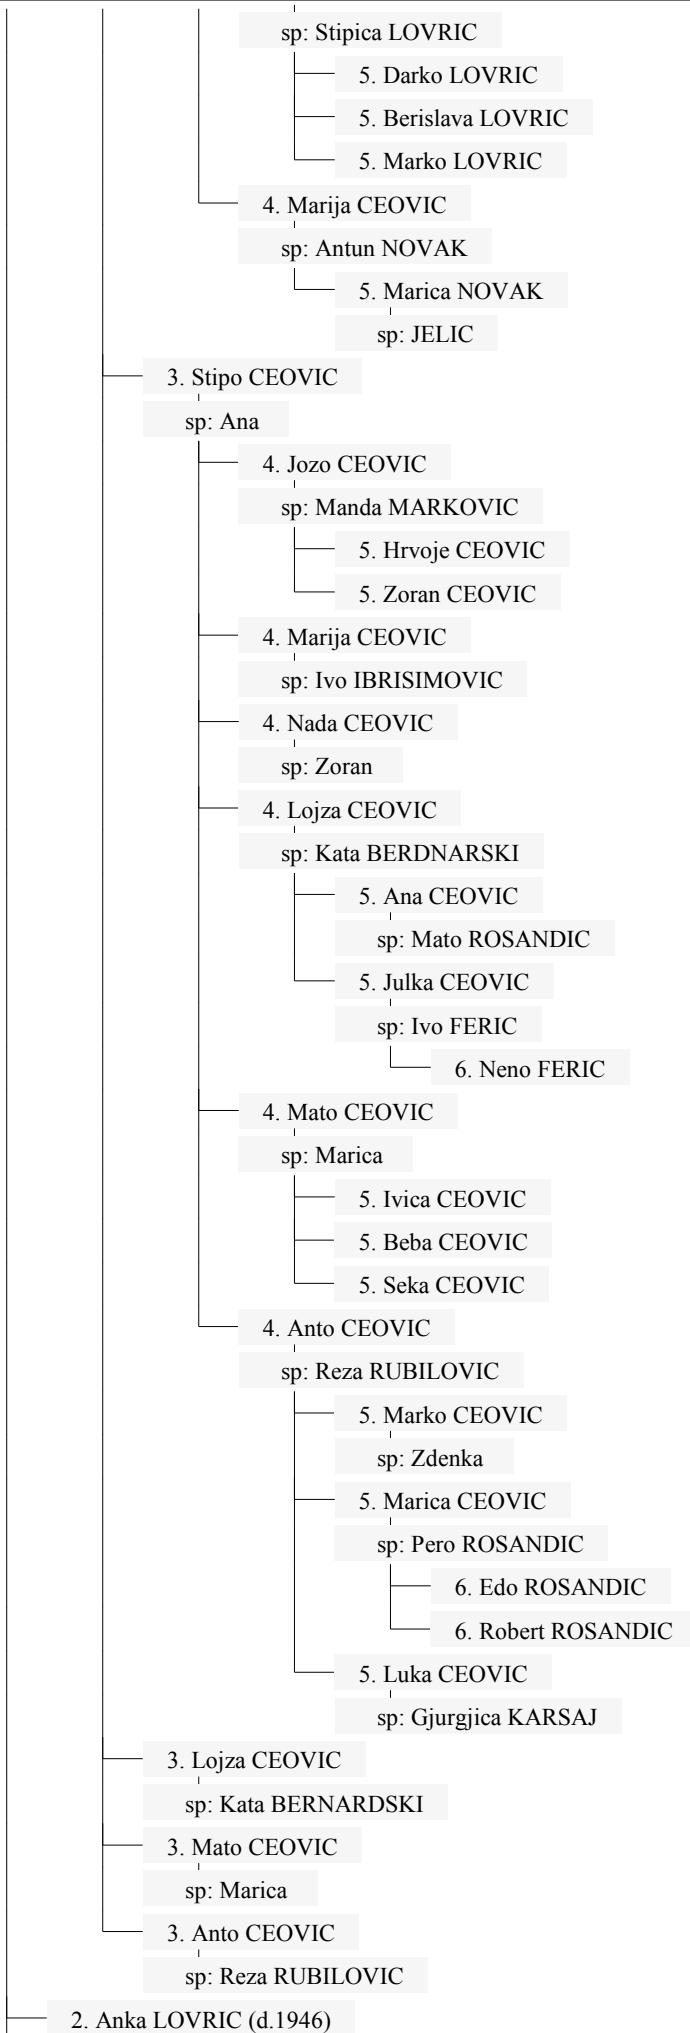

Descendants of LOVRIC

10 Dec 2005

Page 2