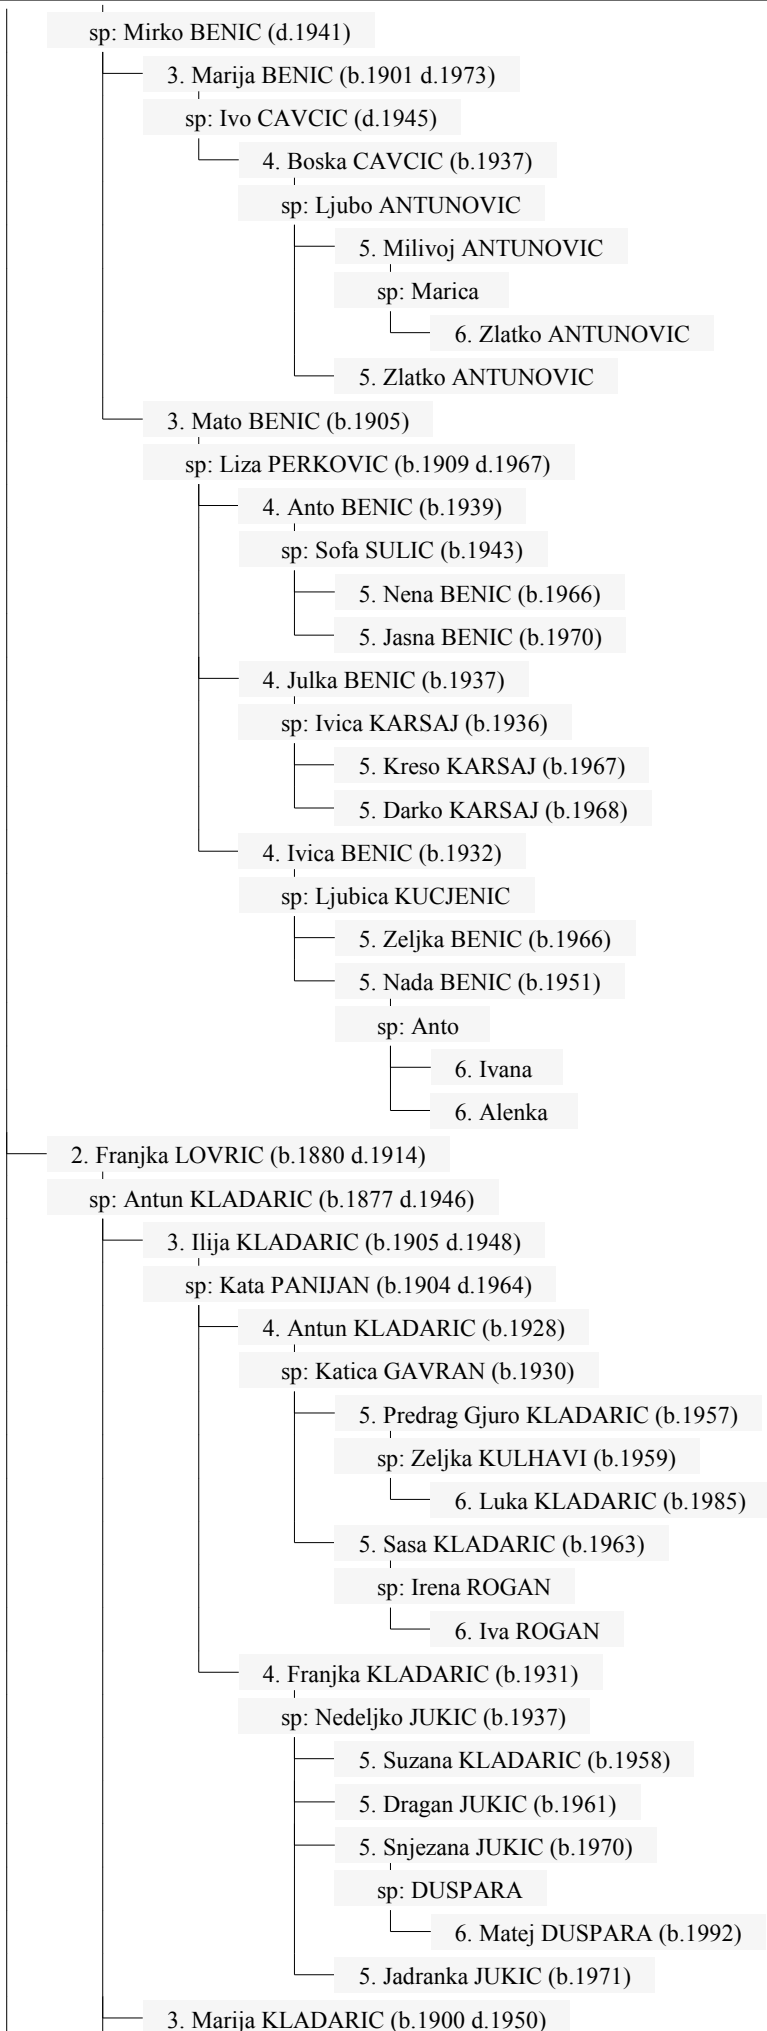

sp: Jelica KRIZANOVIC

4. Julka CEOVIC (b.1923)

sp: Zvonko SKULJ (b.1914)

4. Stjepan CEOVIC (b.1928)

sp: Albina (b.1932)

5. Vesna CEOVIC (b.1956)

sp: Veljko RASIC

6. Bojana RASIC (b.1976)

6. Sonja RASIC (b.1978)

4. Mica CEOVIC (b.1933)

sp: Ivo SPIRANOVIC (b.1930)

5. Ljerka SPIRANOVIC (b.1956)

sp: Marinko PLAZANIC (b.1954)

6. Hrvoje PLAZANIC (b.1976)

6. Leonida PLAZANIC (b.1977)

5. Blazenka SPIRANOVIC (b.1960)

6. Bruno MALJKOVIC (b.1988)

3. Ivo CEOVIC

sp: Katica ABRIC

4. Ankica CEOVIC (b.1927)

4. Zorica CEOVIC (b.1928)

4. Stipo CEOVIC (b.1929)

sp: Kata BRZIC

5. Mirko CEOVIC

5. Margareta CEOVIC

4. Kata CEOVIC

Descendants of LOVRIC

10 Dec 2005

Page 2

Descendants of LOVRIC

10 Dec 2005

Page 3