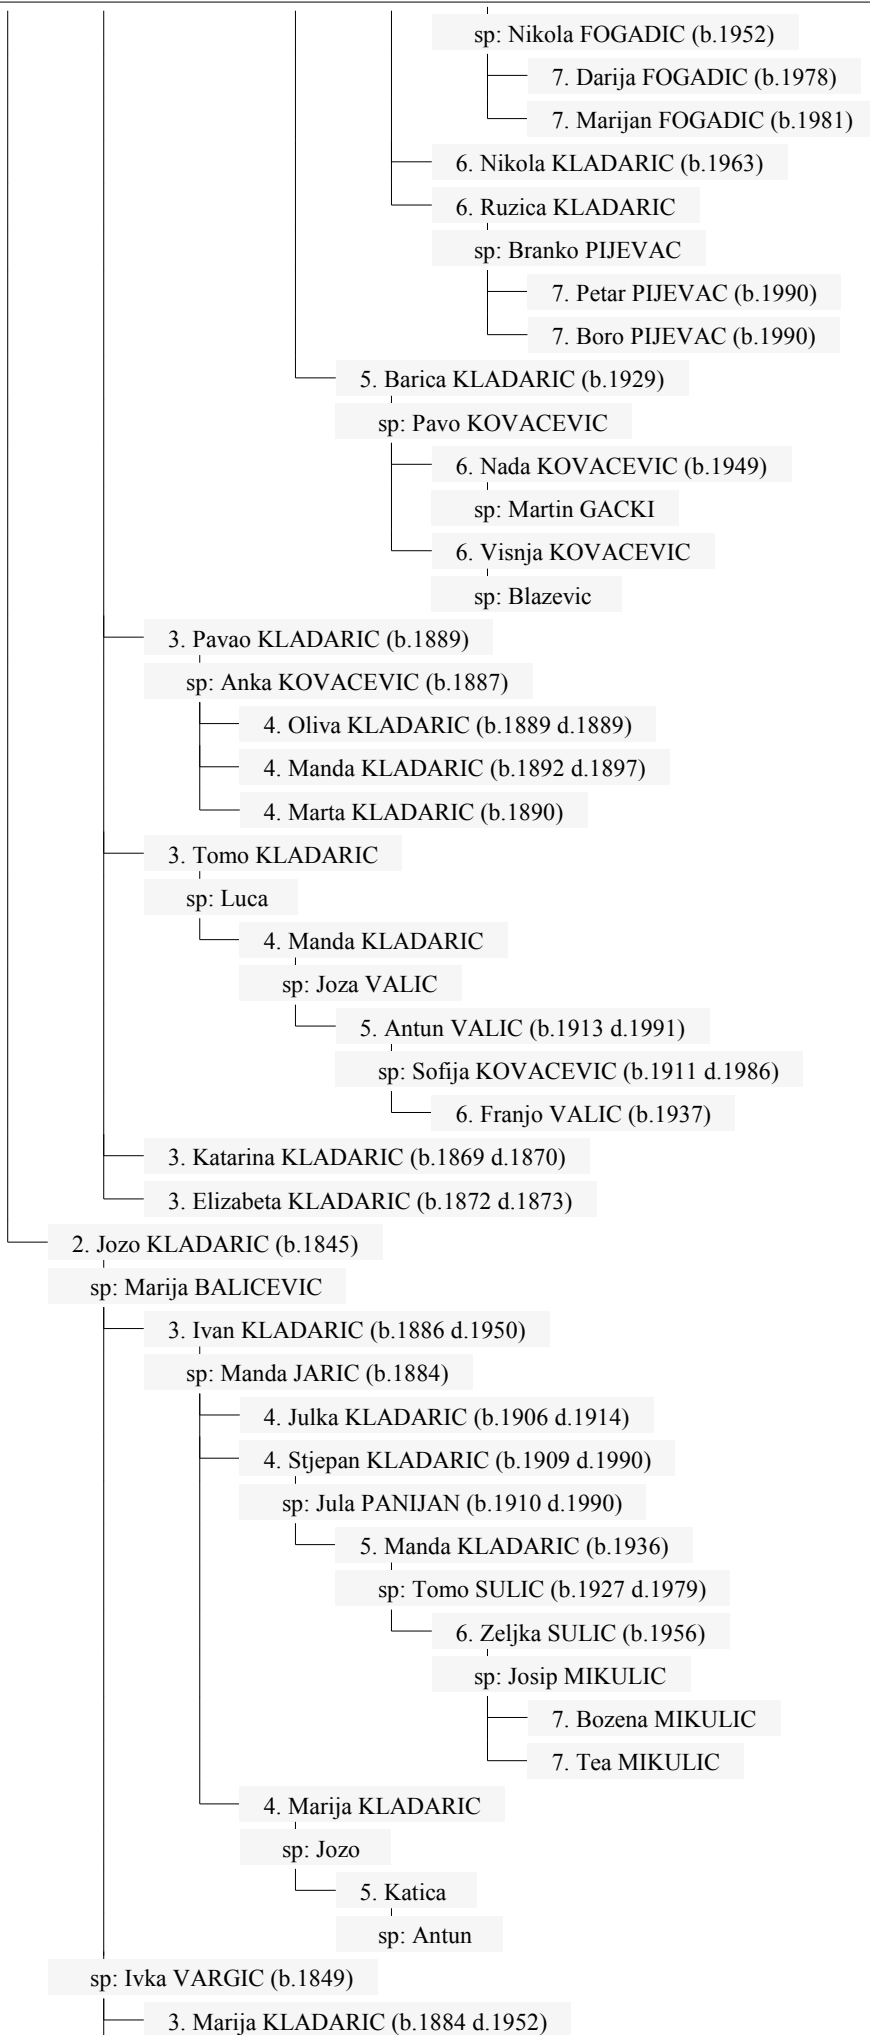

Descendants of KLADARIC

10 Dec 2005

Page 5