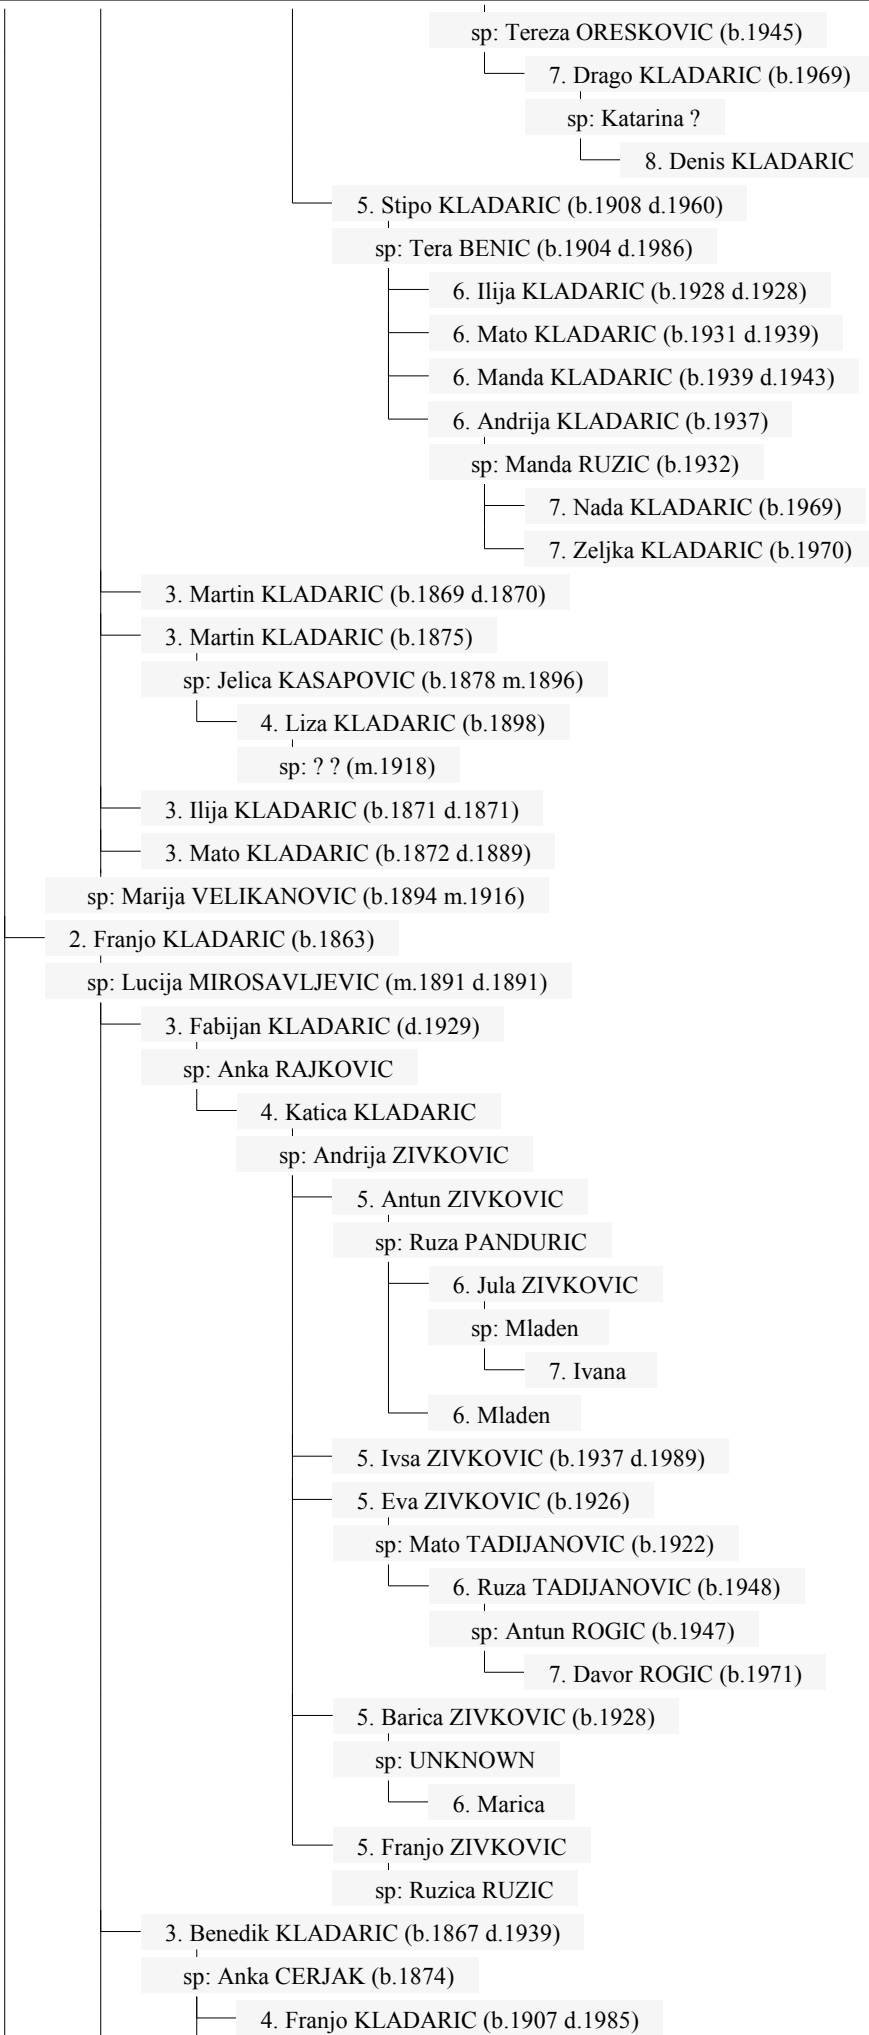

sp: Franjka LOVRIC (b.1880 m.1899 d.1914)

4. Ilija KLADARIC (b.1905 d.1948)

sp: Kata PANIJAN (b.1904 m.1924 d.1964)

5. Antun KLADARIC (b.1928)

sp: Katica GAVRAN (b.1930)

6. Predrag Gjuro KLADARIC (b.1957)

sp: Zeljka KULHAVI (b.1959)

6. Dragan JUKIC (b.1961)

6. Snježana JUKIC (b.1970)

sp: Jure DUSPARA (b.1962)

7. Matej DUSPARA (b.1992)

6. Jadranka JUKIC (b.1971)

4. Lucija KLADARIC (b.1908 d.1985)

sp: Mato MIROSAVLJEVIC (b.1908 d.1959)

5. Ivan MIROSAVLJEVIC (b.1929 d.1985)

sp: Adela LONCAR (b.1930)

5. Ljuba MIROSAVLJEVIC (b.1939)

sp: Branko OBRADOVIC (b.1937)

6. Rada OBRADOVIC (b.1968)

6. Darija OBRADOVIC (b.1970)

4. Mato KLADARIC (b.1910 d.1968)

sp: Jelica MEDIC (b.1907 d.1979)

7. Kreso SIMUNOVIC (b.1984)

7. Mario SIMUNOVIC (b.1990)

6. Vesna SERTIC (b.1965)

sp: MARIJANOVIC

Descendants of KLADARIC

10 Dec 2005

Page 2

Descendants of KLADARIC